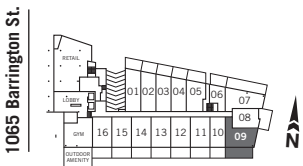

C751

109 | 210 | 310

TWO BEDROOM

751 SQ.FT. PLUS

101 SQ.FT. BALCONY

GF 280 SQ.FT. TERRACE

FLOORS 2,3

FLOOR 1