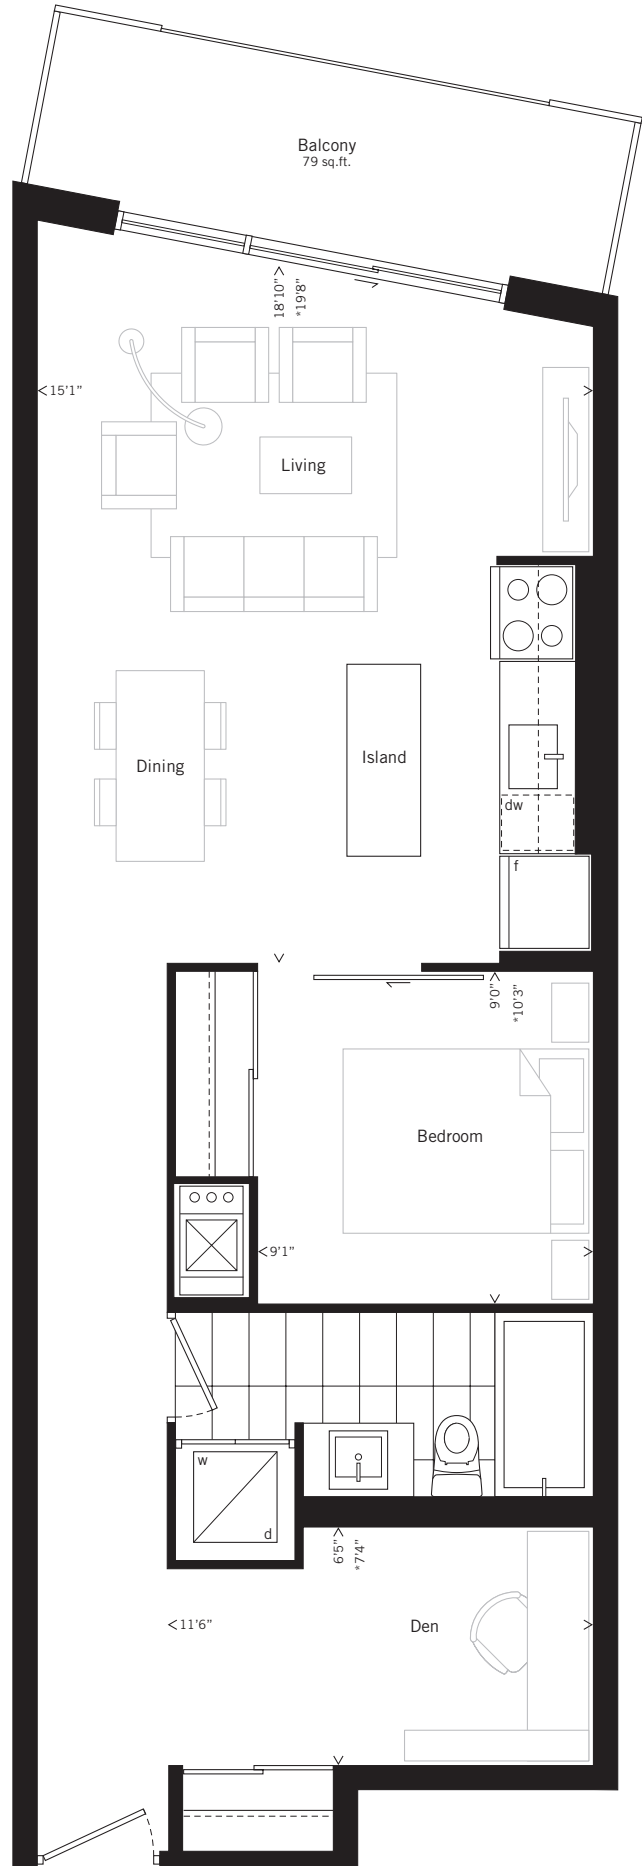

B681

101 | 201 | 202 | 301 | 302

ONE BEDROOM AND DEN

681-729 SQ.FT. PLUS 79 SQ.FT. BALCONY
GF 150 SQ.FT. TERRACE

UNIT	SIZE	BALCONY	
201 301	729 sq.ft.	79 sq.ft.	Dimensions appear*
101 202 302	681 sq.ft.	79 sq.ft.	Model shown

Bathroom Condition in 201 | 301

FLOORS 2,3

FLOOR 1

1065 Barrington St.

killamproperties.com | 902.422.0640

Furniture not included. All sizes and specifications are subject to change without notice. E.&O.E.