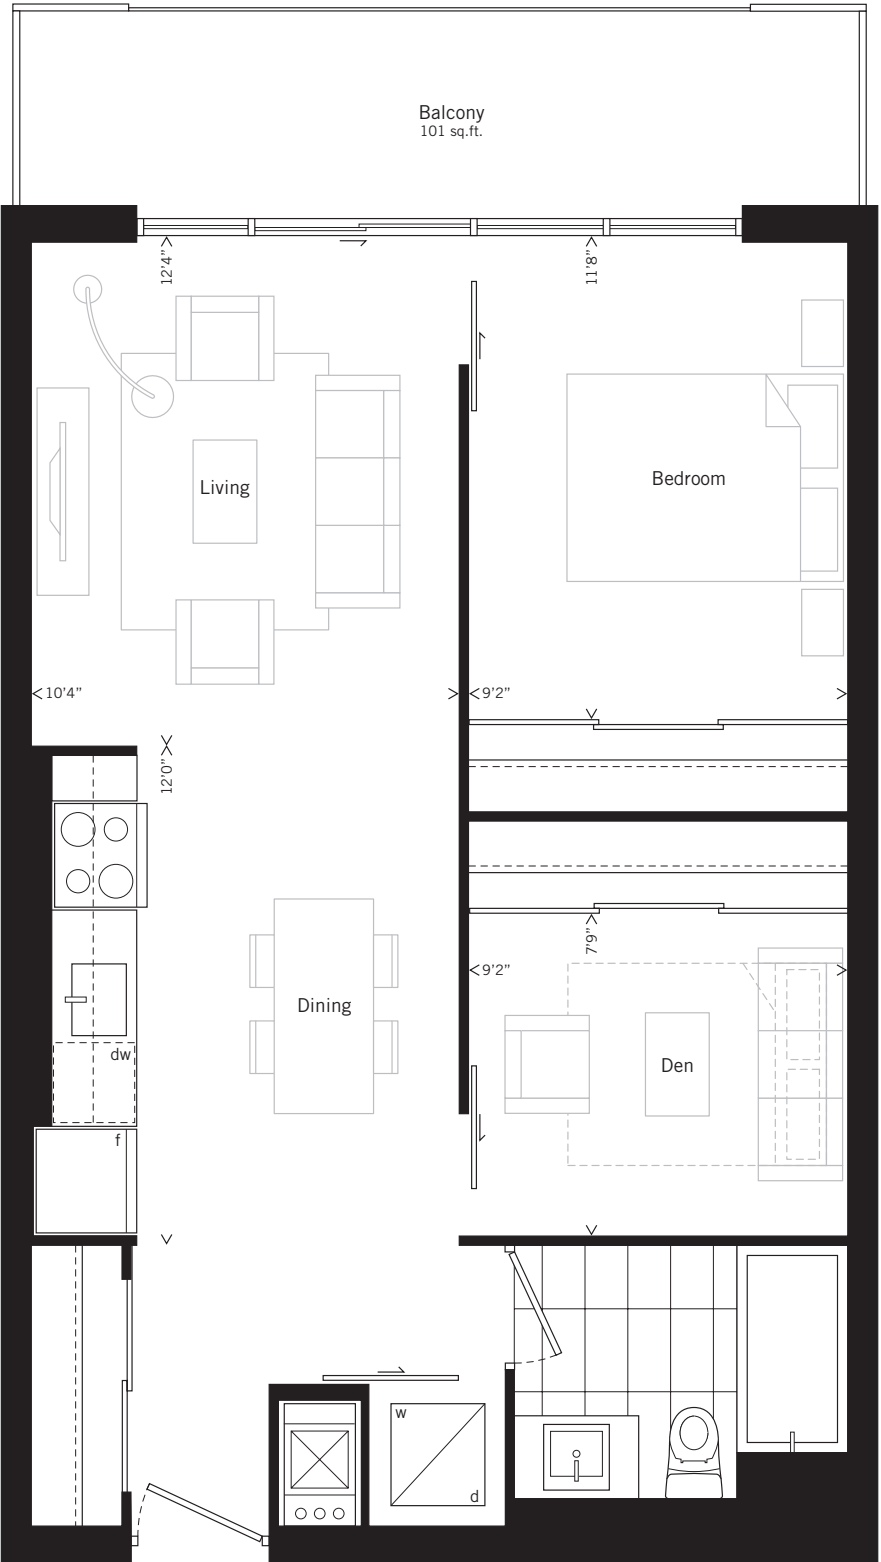

105159

111 | 113 | 114 | 115 | 212 | 214 | 215 |
216 | 312 | 314 | 315 | 316

ONE BEDROOM AND DEN

659 SQ.FT. PLUS
101 SQ.FT. BALCONY
GF 190 SQ.FT. TERRACE

FLOORS 2,3

FLOOR 1

1065 Barrington St.

killamproperties.com | 902.422.0640

Furniture not included. All sizes and specifications are subject to change without notice. E.&O.E.