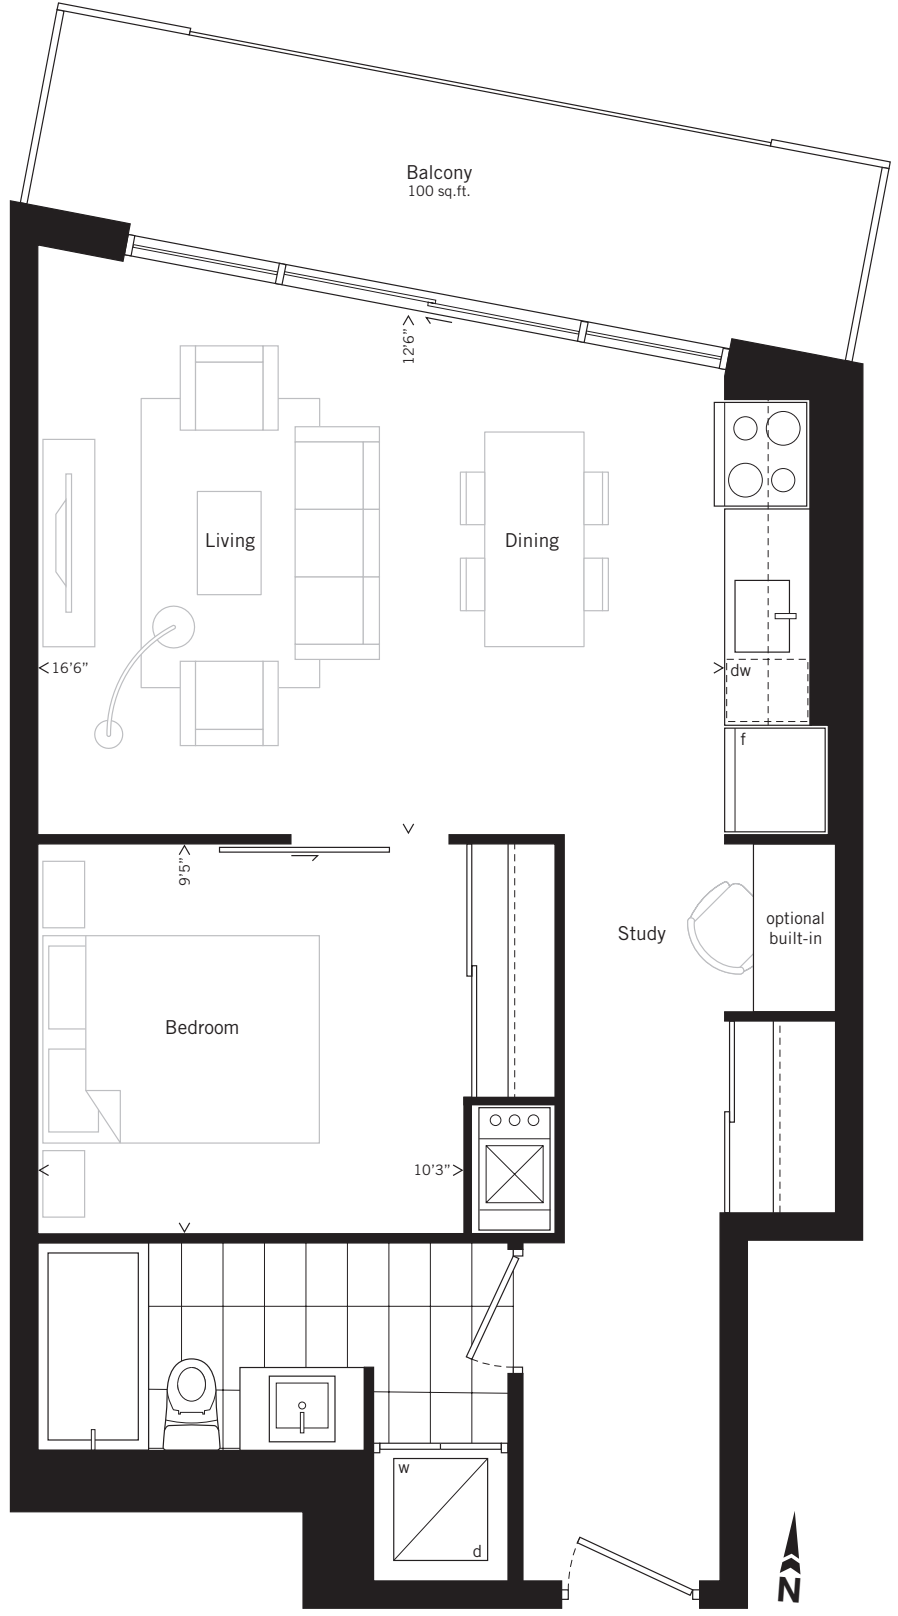

# A190506

206 | 306  
**ONE BEDROOM**  
**596 SQ.FT. PLUS**  
**100 SQ.FT. BALCONY**

**Killam**  
**PROPERTIES**  
 killamproperties.com | 902.422.0640

Furniture not included. All sizes and specifications are subject to change without notice. E.&O.E.